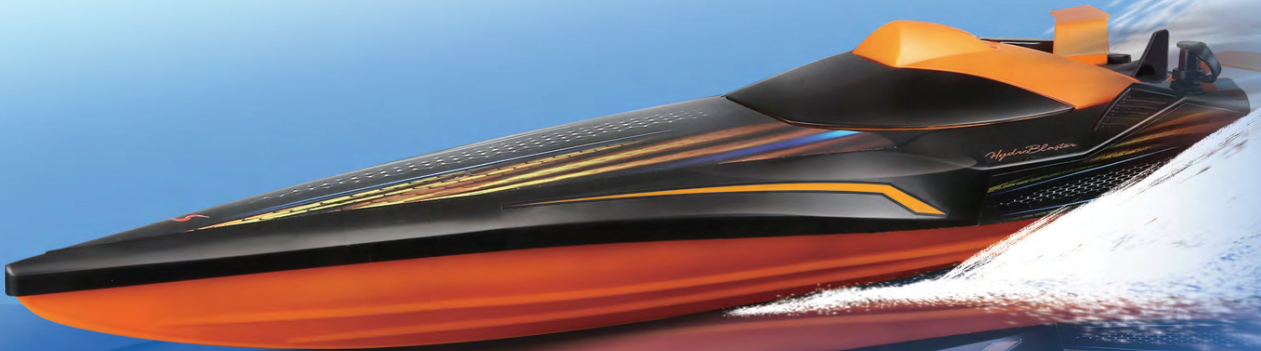

HYDRO BLASTER R/C

- Twin Propeller RC Boat
- 14" in size, perfect for bath and pool
- 2.4GHz - Up to 4 Players
- Full function
- Gamer Controller
- Requires 4 AA batteries for the boat and 2 AAA batteries for the controller (batteries are not included)

#82763

Open touch box, Asst.,
Outer: 6 Pcs.