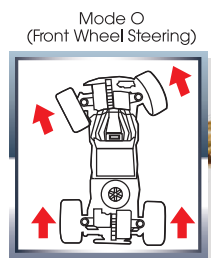

#81334

Open touch box, Asst.,
Outer: 2 Pcs.