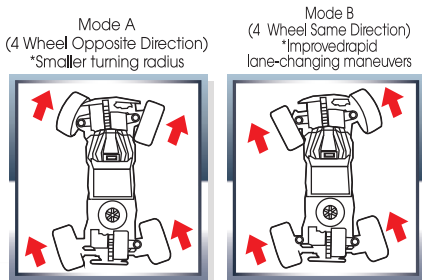

#81334

Open touch box, Asst.,
Outer: 2 Pcs.