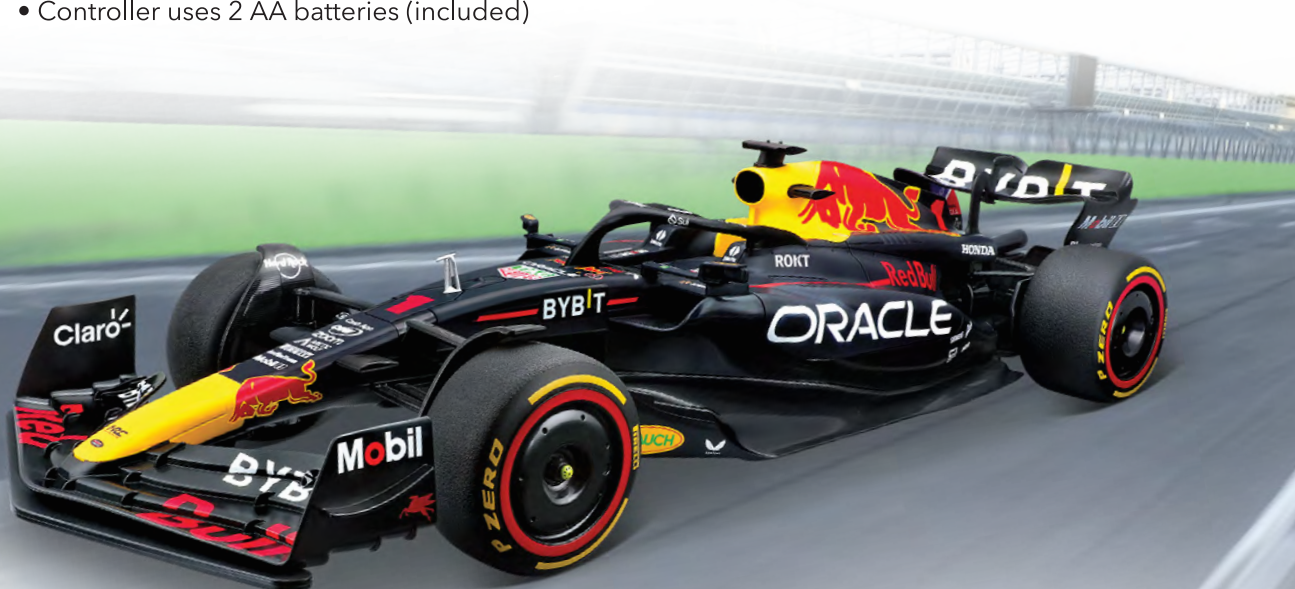

MaiSto® TECH R/C 1:10 R/C RACING

22.5" Long

› ORACLE RED BULL RACING RB19 (2023)

The 1:10 Scale R/C Oracle Red Bull Racing RB19 is a precision-crafted replica, capturing the sleek aerodynamic design and bold livery of the Red Bull Racing 2023 formula contender. Built for speed and agility, it offers enthusiasts an immersive racing experience that includes authentic RB19 engine sounds.

- Approximately 22.5" long
- Authentic Red Bull RB19 Sounds
- 2.4GHz for top performance
- Up to 4 players can drive at one time and place
- 115 ft. (35 meter) control range
- Pro-style controller with proportional speed control
- Steering alignment adjustment
- Vehicle uses Lithium rechargeable battery (included)
- USB charger cable (included)
- Controller uses 2 AA batteries (included)

#82772

Open touch box, Asst., Outer: 2 Pcs.