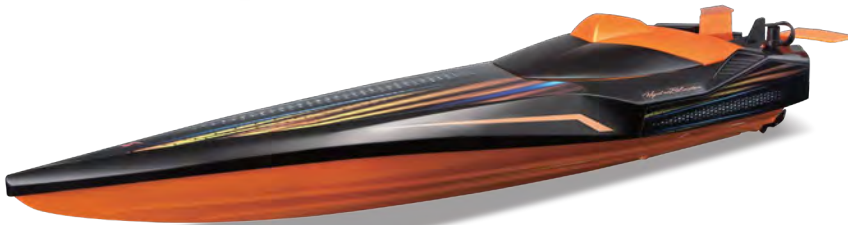

HYDRO BLASTER R/C

- Twin Propeller RC Boat
- 14" in size, perfect for bath and pool
- 2.4GHz - Up to 4 Players
- Full function
- Gamer Controller
- Requires 4 AA batteries for the boat and 2 AAA batteries for the controller (batteries are not included)

#82763

Open touch box, Asst.,
Outer: 6 Pcs.