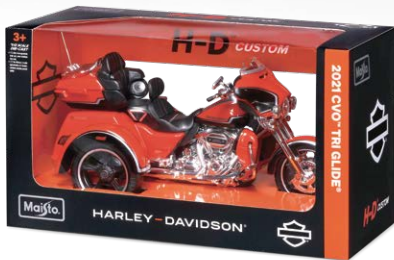

1:12 HARLEY-DAVIDSON® TRIKES

Big 1:12 scale, three-wheeled trikes that are loaded with detail.

#32337

Full-color window box, Asst.,
Outer: 12 Pcs.

Steerable fork
Approx. 8" long