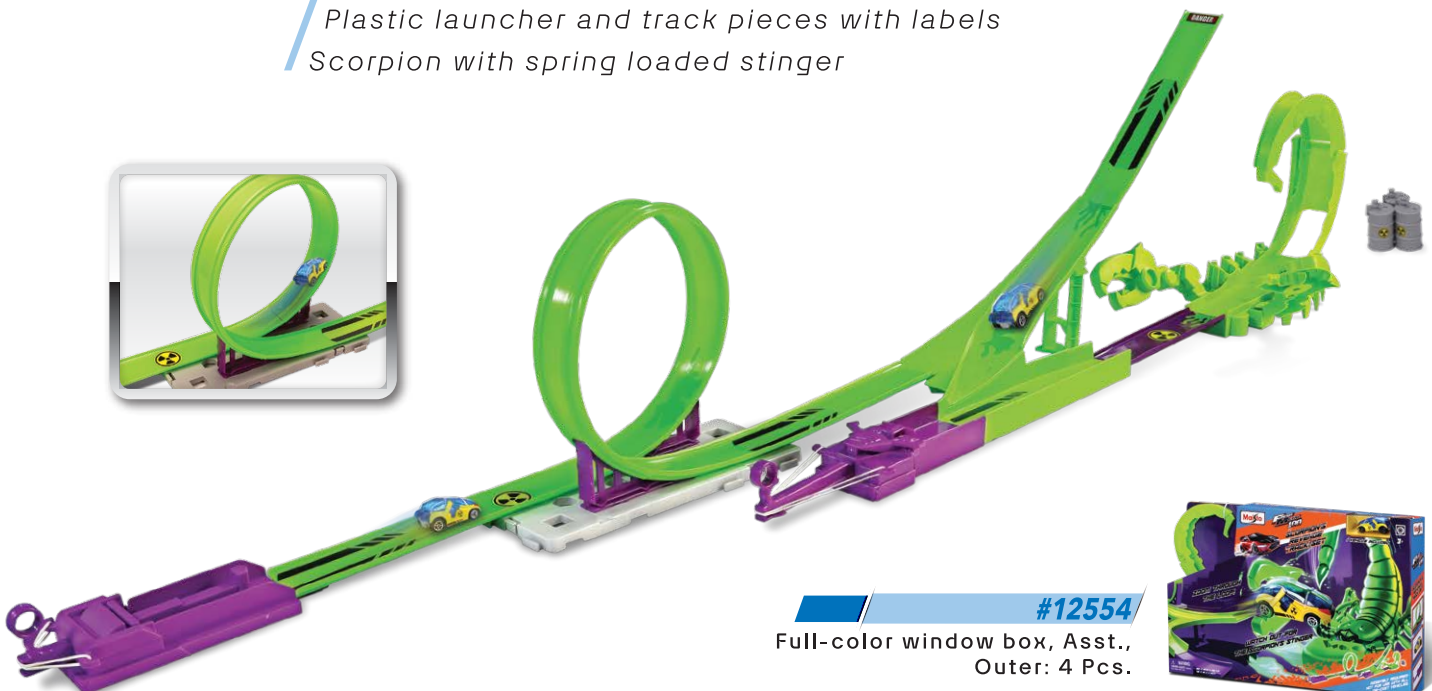

SCORPION'S REVENGE TRACK SET

Launch your car through the loops and up the ramp! Will you make it past the giant radioactive scorpion, or will you feel the Sting of defeat?

- Includes 1 exclusive FM100 3" die-cast vehicle
- Plastic launcher and track pieces with labels
- Scorpion with spring loaded stinger

#12554

Full-color window box, Asst.,
Outer: 4 Pcs.