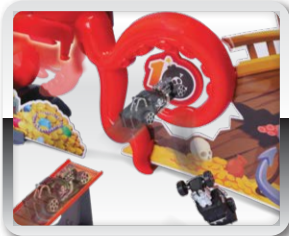

#12571
Construction

#12572
Farm House

#12573
Mountain Rescue

OCTO-BLASTER TRACK SET

Blast your way through the giant octopus that is guarding the treasure! Hit the targets and the fortune is yours!

- Includes 1 exclusive FM100 3" die-cast vehicle
- Plastic launcher and track pieces with labels
- Octopus with spring loaded targets and head