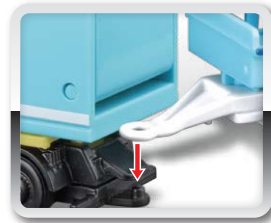

Cargo & Maintenance **NEW** *

*Styles & colors are subject to change.