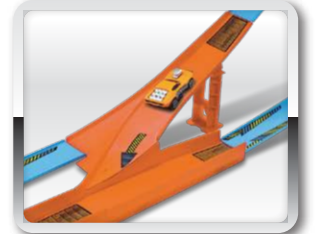

Includes 1 die-cast vehicle

Easy connect clamp and plastic track pieces

1 Plastic launcher

Loop section and Plastic hoop

2 different tracks in 1

#12552

Full-color window box, Asst.,
Outer: 6 Pcs.

MINI WORK MACHINES