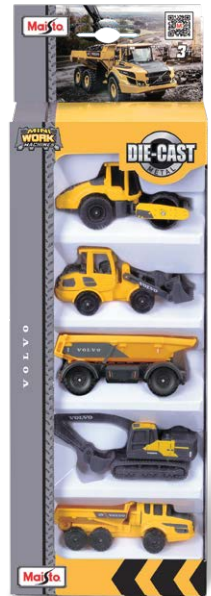

#12375

Full-color window box, Asst.,
Outer: 24 Pcs.