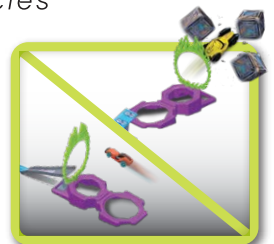

CYBER RACERS MICRO MONSTER SPIN AND SMASH

The Micro Monster Trucks Spin and Smash set has dual loops and will send your Monster Truck flying! Land on the target to launch the smashed vehicles airborne!

- Includes 1 pullback Micro Monster Truck
- Plastic track with 2 loops and launch ramp
- Landing zone target with launch feature
- 2 Plastic smashed vehicles
- Decorative labels included

#12558

Full-color window box, Asst.,
Outer: 4 Pcs.

CYBER RACERS DUAL RACE CHALLENGE

The Dual Race Challenge features 2 different configurations with crazy loops and jumps. Send your pullback Cyber Racers vehicles twisting and turning and through the perilous challenge courses.

- Includes 2 pullback Cyber Racers vehicles
- Plastic track, hoop and accessories
- Target platform with obstacles
- Track can be re-configured

#12494

Full-color window box, Asst.,
Outer: 3 Pcs.