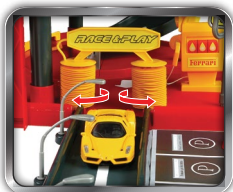

# PARKING GARAGE

- 2 FERRARI DIE-CAST VEHICLES IN 1/43 SCALE INCLUDED
- CAR ELEVATOR
- VEHICLE LIFT
- MOVEABLE CAR WASH
- ROTATING CAR WASH ROLLERS
- 1 GAS PUMP, 4 CONES AND CARDSTOCK PARKING LOT

#18-31204  
Outer: 3 pcs.