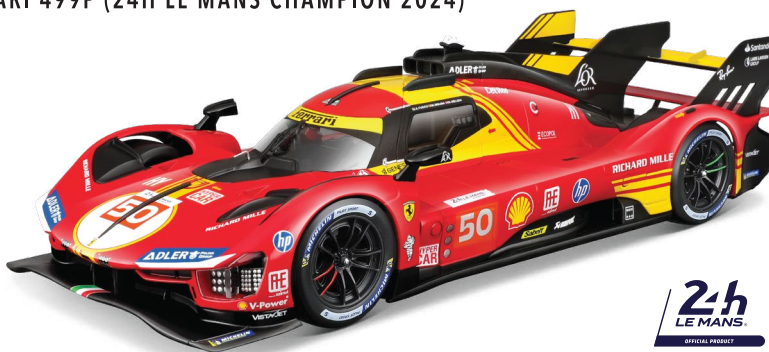

# RACING

- FERRARI DIE-CAST LMH RACING VEHICLE IN 1/18 SCALE
- AUTHENTIC HYPER-CAR DETAILS

#18-16302

FERRARI 499P MODIFICATA (2024)

Outer: 6 pcs

#18-16303

FERRARI 499P (24H LE MANS CHAMPION 2024)

Outer: 6 pcs

#18-16304

FERRARI 499P (2024)

Outer: 6 pcs

- FERRARI DIE-CAST VEHICLE IN 1/24 SCALE
- AUTHENTIC RACE CAR DETAILS
- OPENING DOORS, ENGINE COVER AND COMPARTMENT (MOST STYLES)
- MOUNTED ON DISPLAY STAND

Asst. #18-26300  
Outer: EU - 12 pcs.,  
US - 6 pcs.