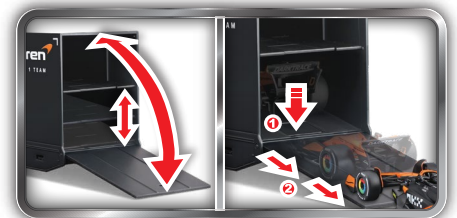

★Styles & colors are subject to change.