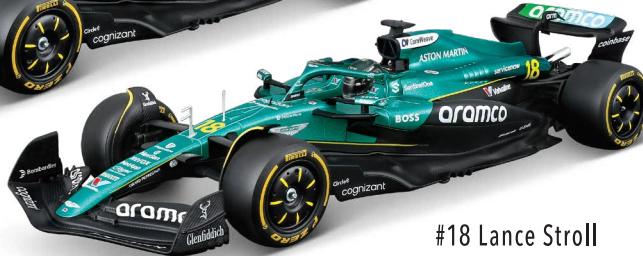

NEW

Detailed Driver's Helmet

★ #18-18005
Outer: EU-4 pcs.,
US-6 pcs.

#1 Max Verstappen

#22 Yuki Tsunoda

18-28070 

★Aston Martin AMR25 (2025)

- Aston Martin Die-Cast Formula Vehicle in 1/24 Scale
- Authentic Race Car and Driver's Helmet Details
- Acrylic Box With Decorative Sleeve

Detailed Driver's Helmet

NEW

#14 Fernando Alonso

#18 Lance Stroll

★ #18-28070
Outer: 12 pcs.

1/24 Die-Cast with Figure

18-28071 

★Aston Martin AMR25 (2025)

- Authentic Aston Martin Die-Cast Formula Vehicle in 1/24 Scale
- Plastic Driver Figure in Championship Pose

★ #18-28071
Outer: 6 pcs.

NEW

#14 Fernando Alonso

#18 Lance Stroll

★Aston Martin AMR25 (2025)
Aston Martin Formula Model Kit