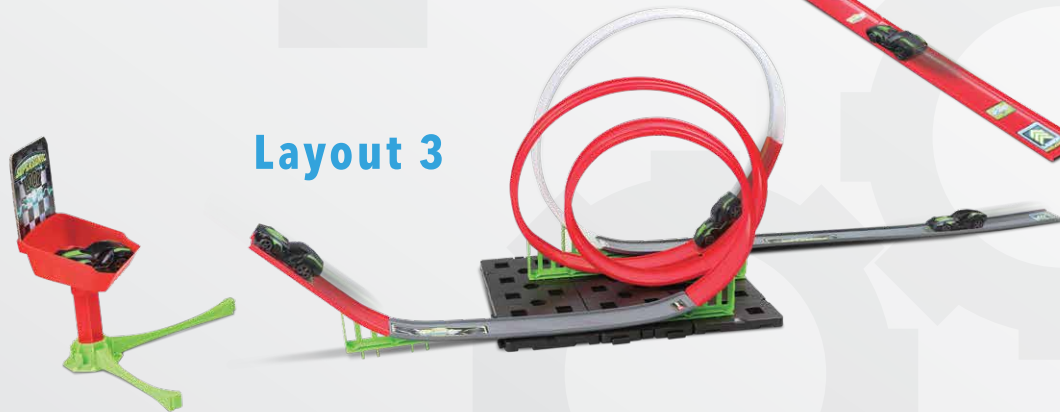

Layout 2

18 -30545

GoGears Extreme

Outer: 24 Pcs.