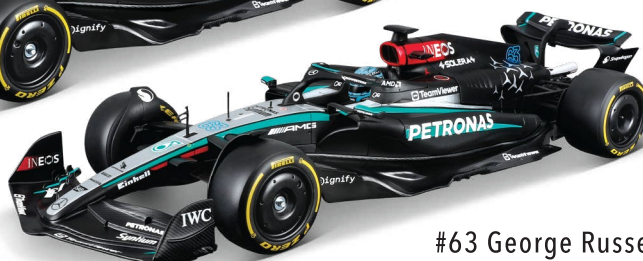

#18-28063
Outer: 12 pcs.

NEW

#63 George Russell

1/24 Die-Cast with Figure

18-28069

Mercedes-AMG Petronas F1 W15 Team (2024)

- Authentic Mercedes-AMG Die-Cast Formula Vehicle in 1/24 Scale
- Plastic Driver Figure in Championship Pose