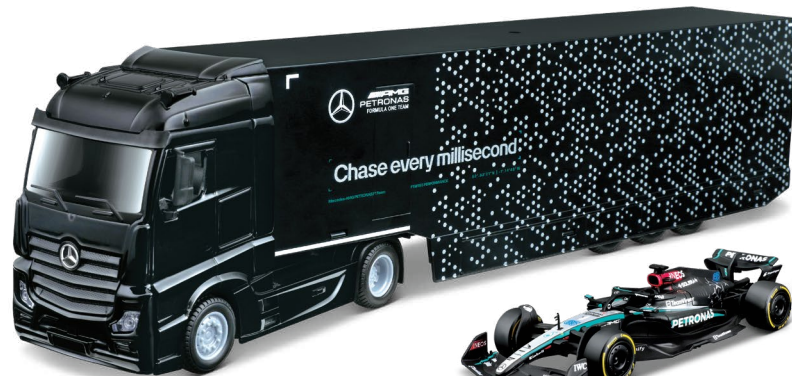

NEW

★ #18-38458
Outer: 6 pcs.

#12 Kimi Antonelli

#63 George Russell

1/43 RACING HAULER

18-38402 

Semi Truck with Mercedes-AMG Petronas F1 W15 Team (2024)

#63 George Russell