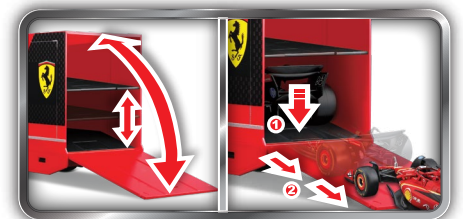

#18-36867
Outer: 6 pcs.

- Die-Cast Metal Formula Vehicle in 1/64 Scale
- Authentic Race Car and Team Details
- Real Rubber Tires

18-56801  SF-25 (2025)

NEW

Outer: EU-24 pcs.,
US-12 pcs.

#16
Charles Leclerc