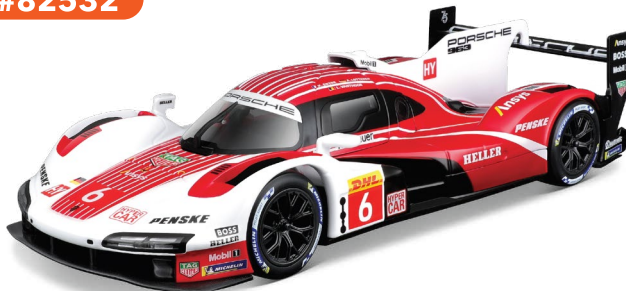

* Porsche 963

#82532

* #82532

Open touch box, Asst., Outer: 6 Pcs.