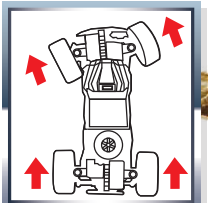

#81334

Open touch box, Asst.,  
Outer: 2 Pcs.

Mode A  
(4 Wheel Opposite Direction)  
\*Smaller turning radius

Mode B  
(4 Wheel Same Direction)  
\*Improved rapid lane-changing maneuvers

Mode O  
(Front Wheel Steering)