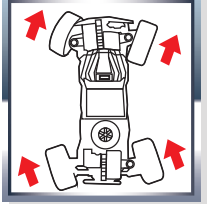

#81334

Open touch box, Asst.,  
Outer: 2 Pcs.

Mode A  
(4 Wheel Opposite Direction)  
\*Smaller turning radius

Mode B  
(4 Wheel Same Direction)  
\*Improved rapid lane-changing maneuvers

Mode O  
(Front Wheel Steering)