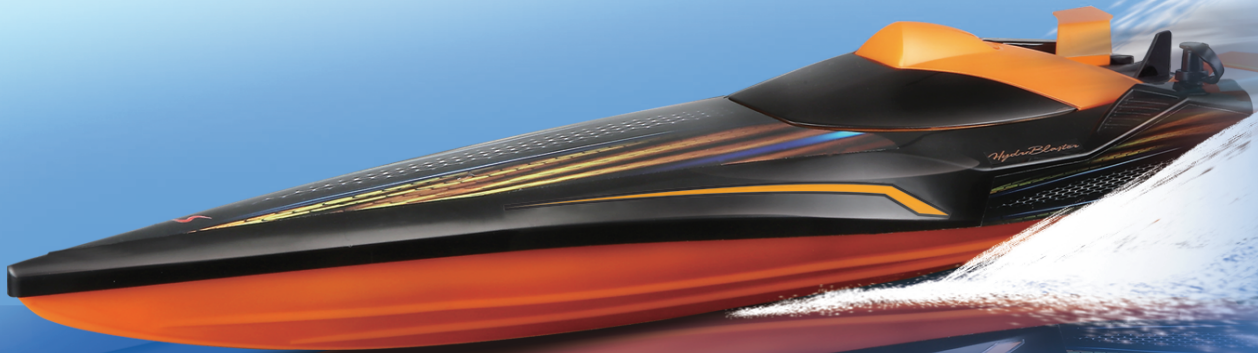

HYDRO BLASTER R/C

- Twin Propeller RC Boat
- 14" in size, perfect for bath and pool
- 2.4GHz - Up to 4 Players
- Full function
- Gamer Controller
- Requires 4 AA batteries for the boat and 2 AAA batteries for the controller (batteries are not included)

#82763

Open touch box, Asst.,
Outer: 6 Pcs.