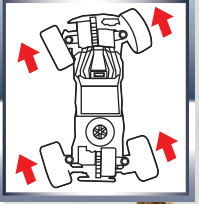

#81334

Open touch box, Asst.,  
Outer: 2 Pcs.

Mode A  
(4 Wheel Opposite Direction)  
\*Smaller turning radius

Mode B  
(4 Wheel Same Direction)  
\*Improved rapid lane-changing maneuvers

Mode O  
(Front Wheel Steering)