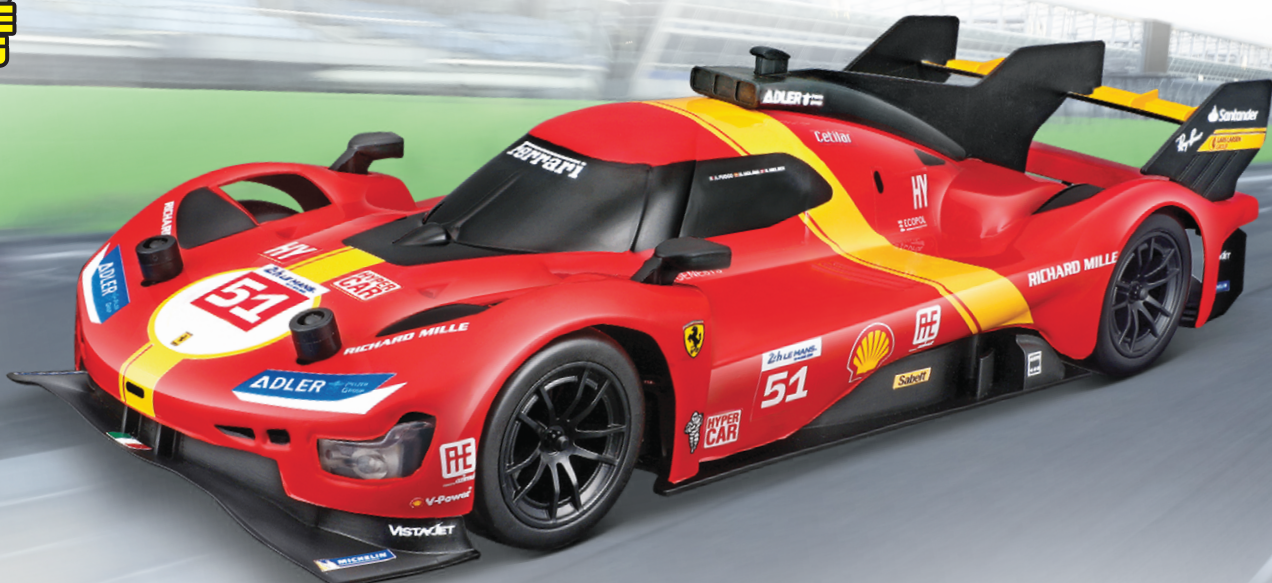

MaiSto TECH R/C 1:16 RC

**24h
LE MANS**

OFFICIAL PRODUCT

➤ FERRARI 499P (2023 24H LE MANS CHAMPION)

Get ready to race in style with the 1:16 scale Ferrari 499P LMH R/C. This iconic track hypercar is now miniaturized for maximum fun. With stunning attention to detail and precision control, it's your ticket to the world of high-speed endurance racing. Unleash the thrill of Ferrari right at your fingertips. Race into the future of R/C!

- Approximately 12.6" long
- Ready to run - batteries are included
- 2.4GHz for top performance
- Up to 4 players can drive at one time and place
- 115 ft. (35 meter) control range
- Pistol controller
- Steering alignment adjustment
- Built-in Lithium battery
- USB charger cable (included)
- Controller uses 2 AAA batteries (included)

#82861

Open touch box, Asst.,
Outer: 4 Pcs.