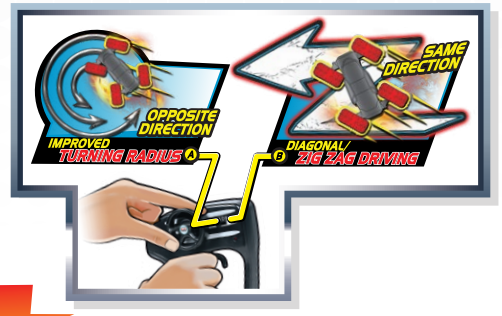

MaiSto TECH R/C

ROCK CRAWLER PRO SERIES 4WS