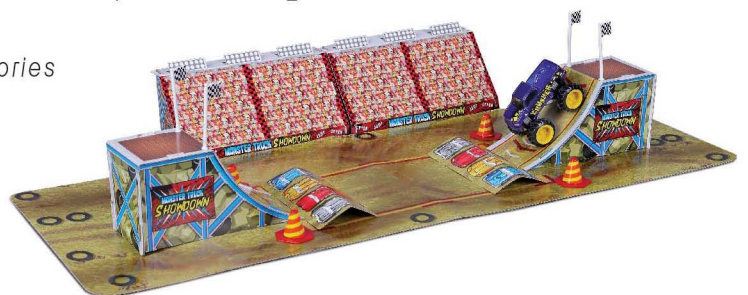

BUILD-N-PLAY MONSTER TRUCK ARENA

Build your own Monster Truck stadium with the Build-N-Play Monster Truck Arena! Includes Dirt Demons Monster Truck, ramps, crushed car pieces, and grand stands.

- Easy-to-assemble cardstock monster truck arena
- Plastic accessories
- 1 Approx. 3" long die-cast truck

#12530
Full-color window box, Asst.,
Outer: 6 Pcs.