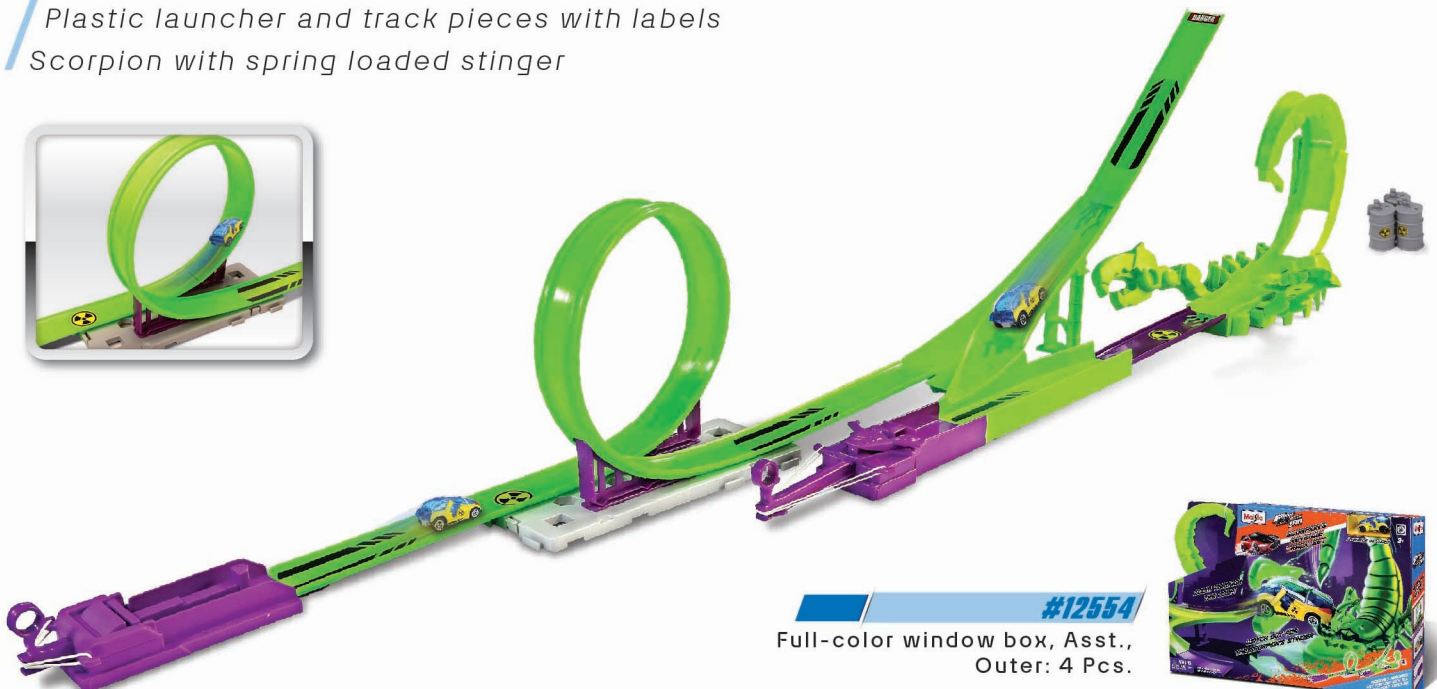

SCORPION'S REVENGE TRACK SET

Launch your car through the loops and up the ramp! Will you make it past the giant radioactive scorpion, or will you feel the Sting of defeat?

- Includes 1 exclusive FM100 3" die-cast vehicle
- Plastic launcher and track pieces with labels
- Scorpion with spring loaded stinger

#12554
Full-color window box, Asst.,
Outer: 4 Pcs.