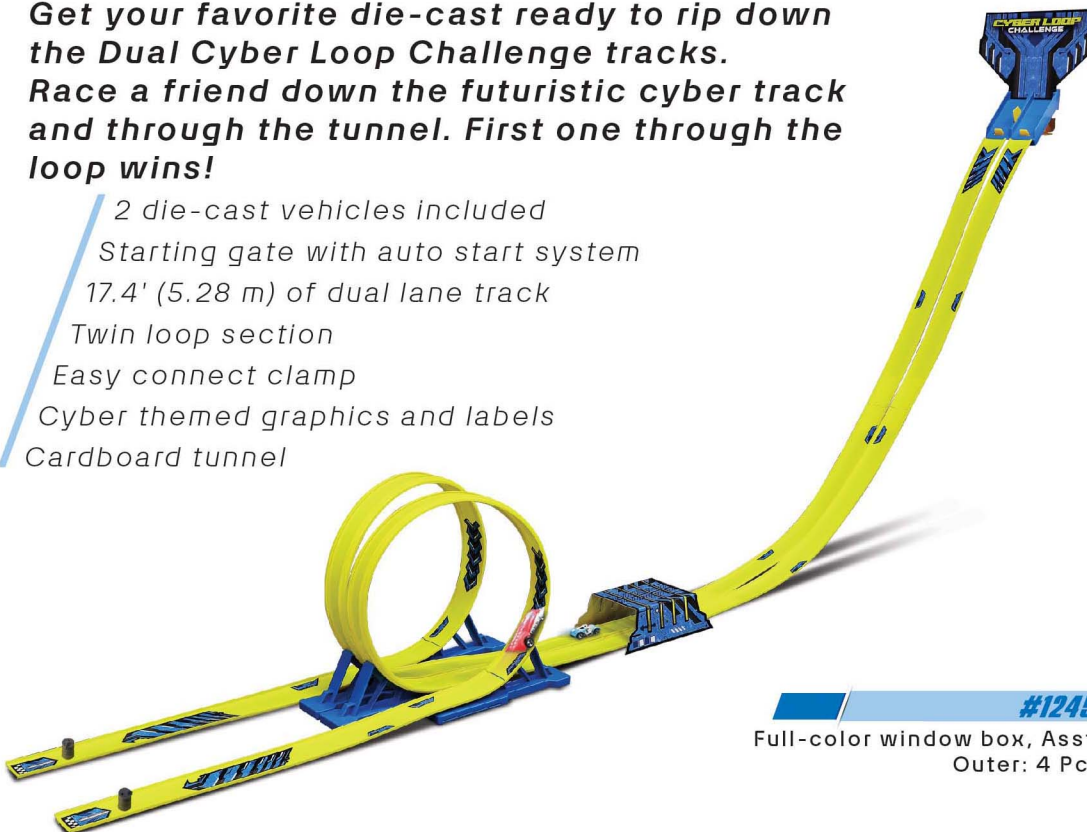

#12459
Full-color window box, Asst.,
Outer: 4 Pcs.