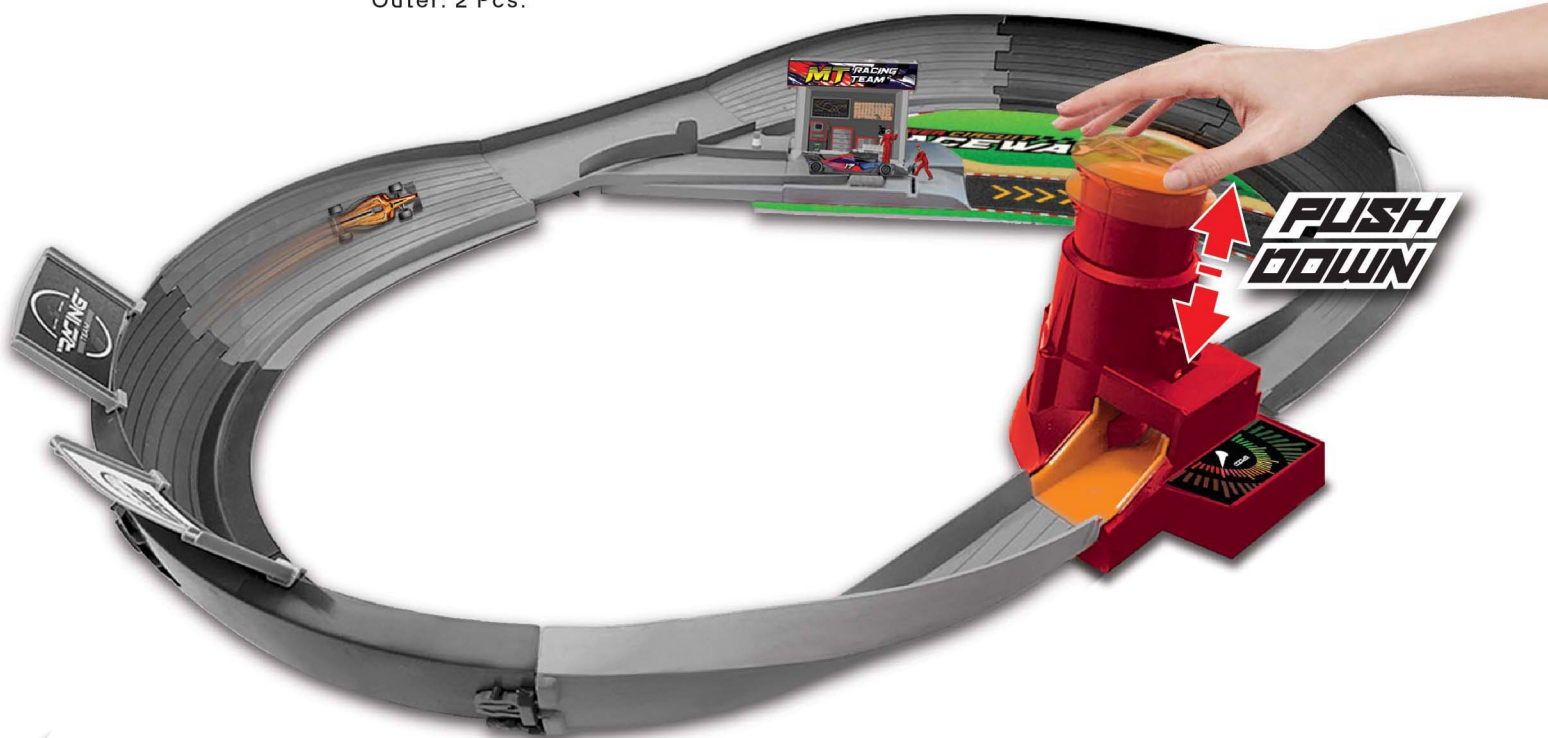

POWER CIRCUIT RACEWAY

The FM100 Power Circuit Raceway is an adrenaline fueled track set that promises endless racing thrills for your FM100 race cars! This high-speed track features a powerful push-down launcher that powers up the more you push it. With its Formula Racing theme and vibrant colors, the FM100 Power Circuit Raceway offers a dynamic, interactive play experience, perfect for all ages. Get ready to rev up the fun and race to victory!

- Large oval raceway layout
- 2 FM100 diecast race cars included
- Push down powered launcher
- No batteries required
- Pit stop feature

NEW

#12550 *

Full-color window box, Asst.,
Outer: 2 Pcs.