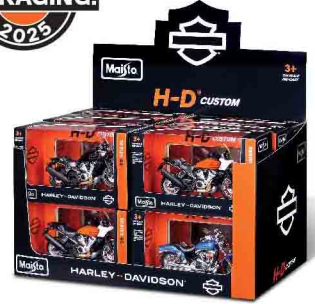

2017 Road King® Special

2021 Pan America® 1250

\* 2024 Sportster S

**NEW**

\*Styles & colors are subject to change.

1:18 HARLEY-DAVIDSON® MOTORCYCLES

ALL NEW  
PACKAGING!  
2025

ALL NEW  
PACKAGING!  
2025